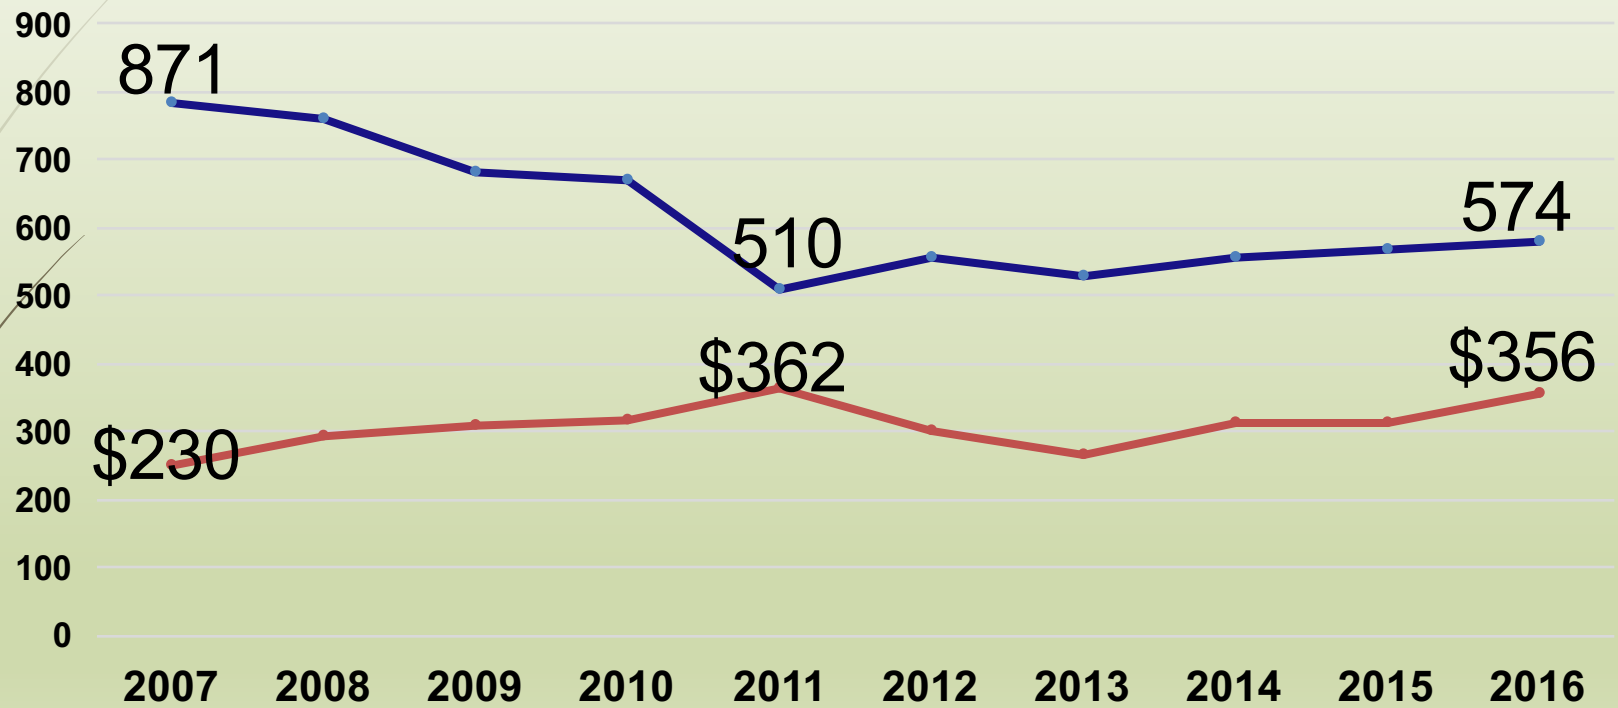

Performance Over the Last Ten Years

BLUE = TARGET

GREEN = Over TARGET

RED = Under TARGET

Contributors & Average Contributions

Blue = Number of Contributors

Red = Average Contribution

Current Situation