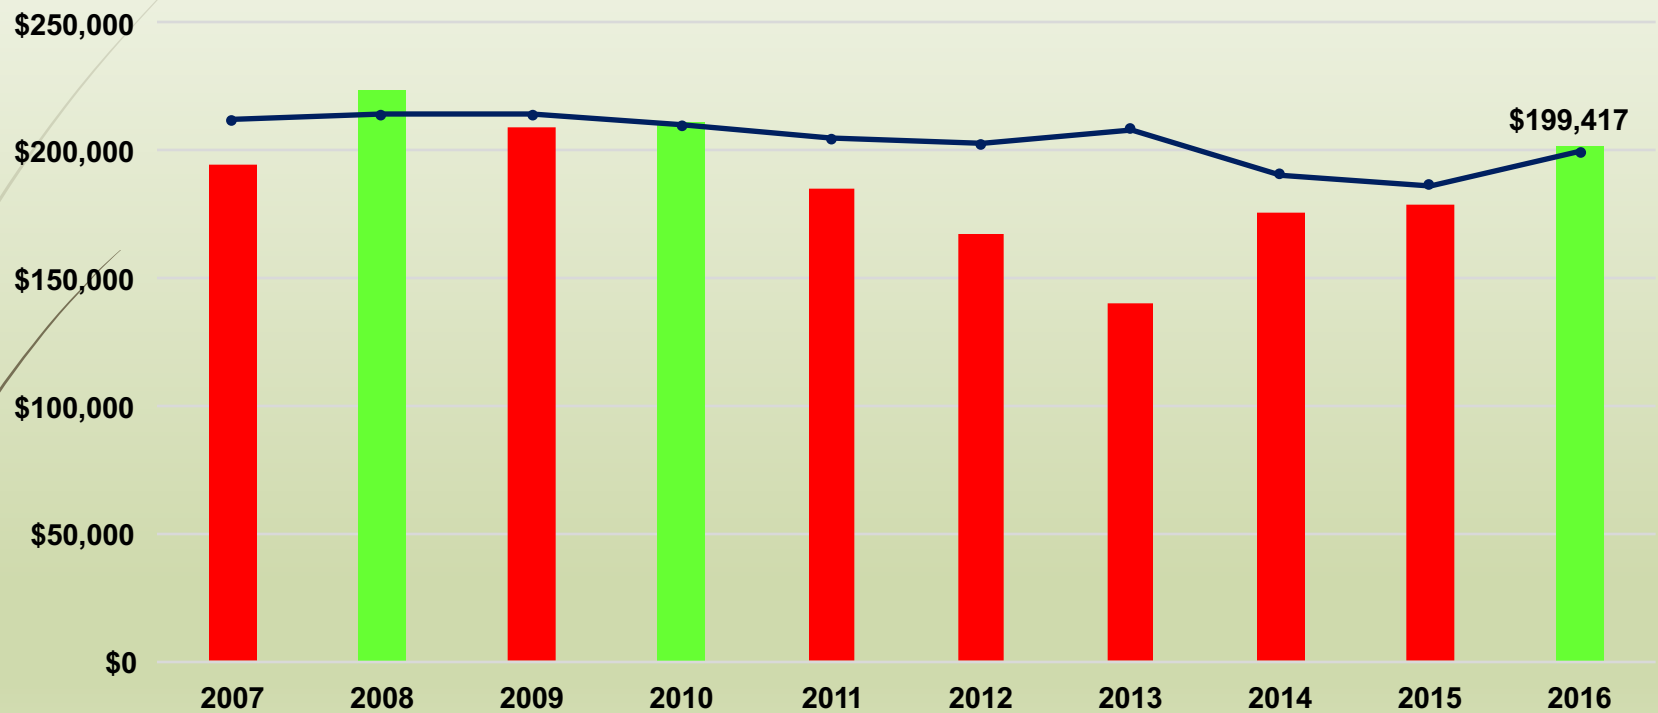

How are we given a “target”?

- ▶ Our 2017 Target is **\$165,554**
 - ▶ This is an **15.5% (\$30,863) DECREASE** from last year
- ▶ Holy Family’s “target” is based on the following:
 - ▶ Total CSA Budget
 - ▶ Prior year’s annual giving
 - ▶ Demographics of the parish area

Performance Over the Last Ten Years

BLUE = TARGET

GREEN = Over TARGET

RED = Under TARGET

Contributors & Average Contributions

Blue = Number of Contributors

Red = Average Contribution

Current Situation